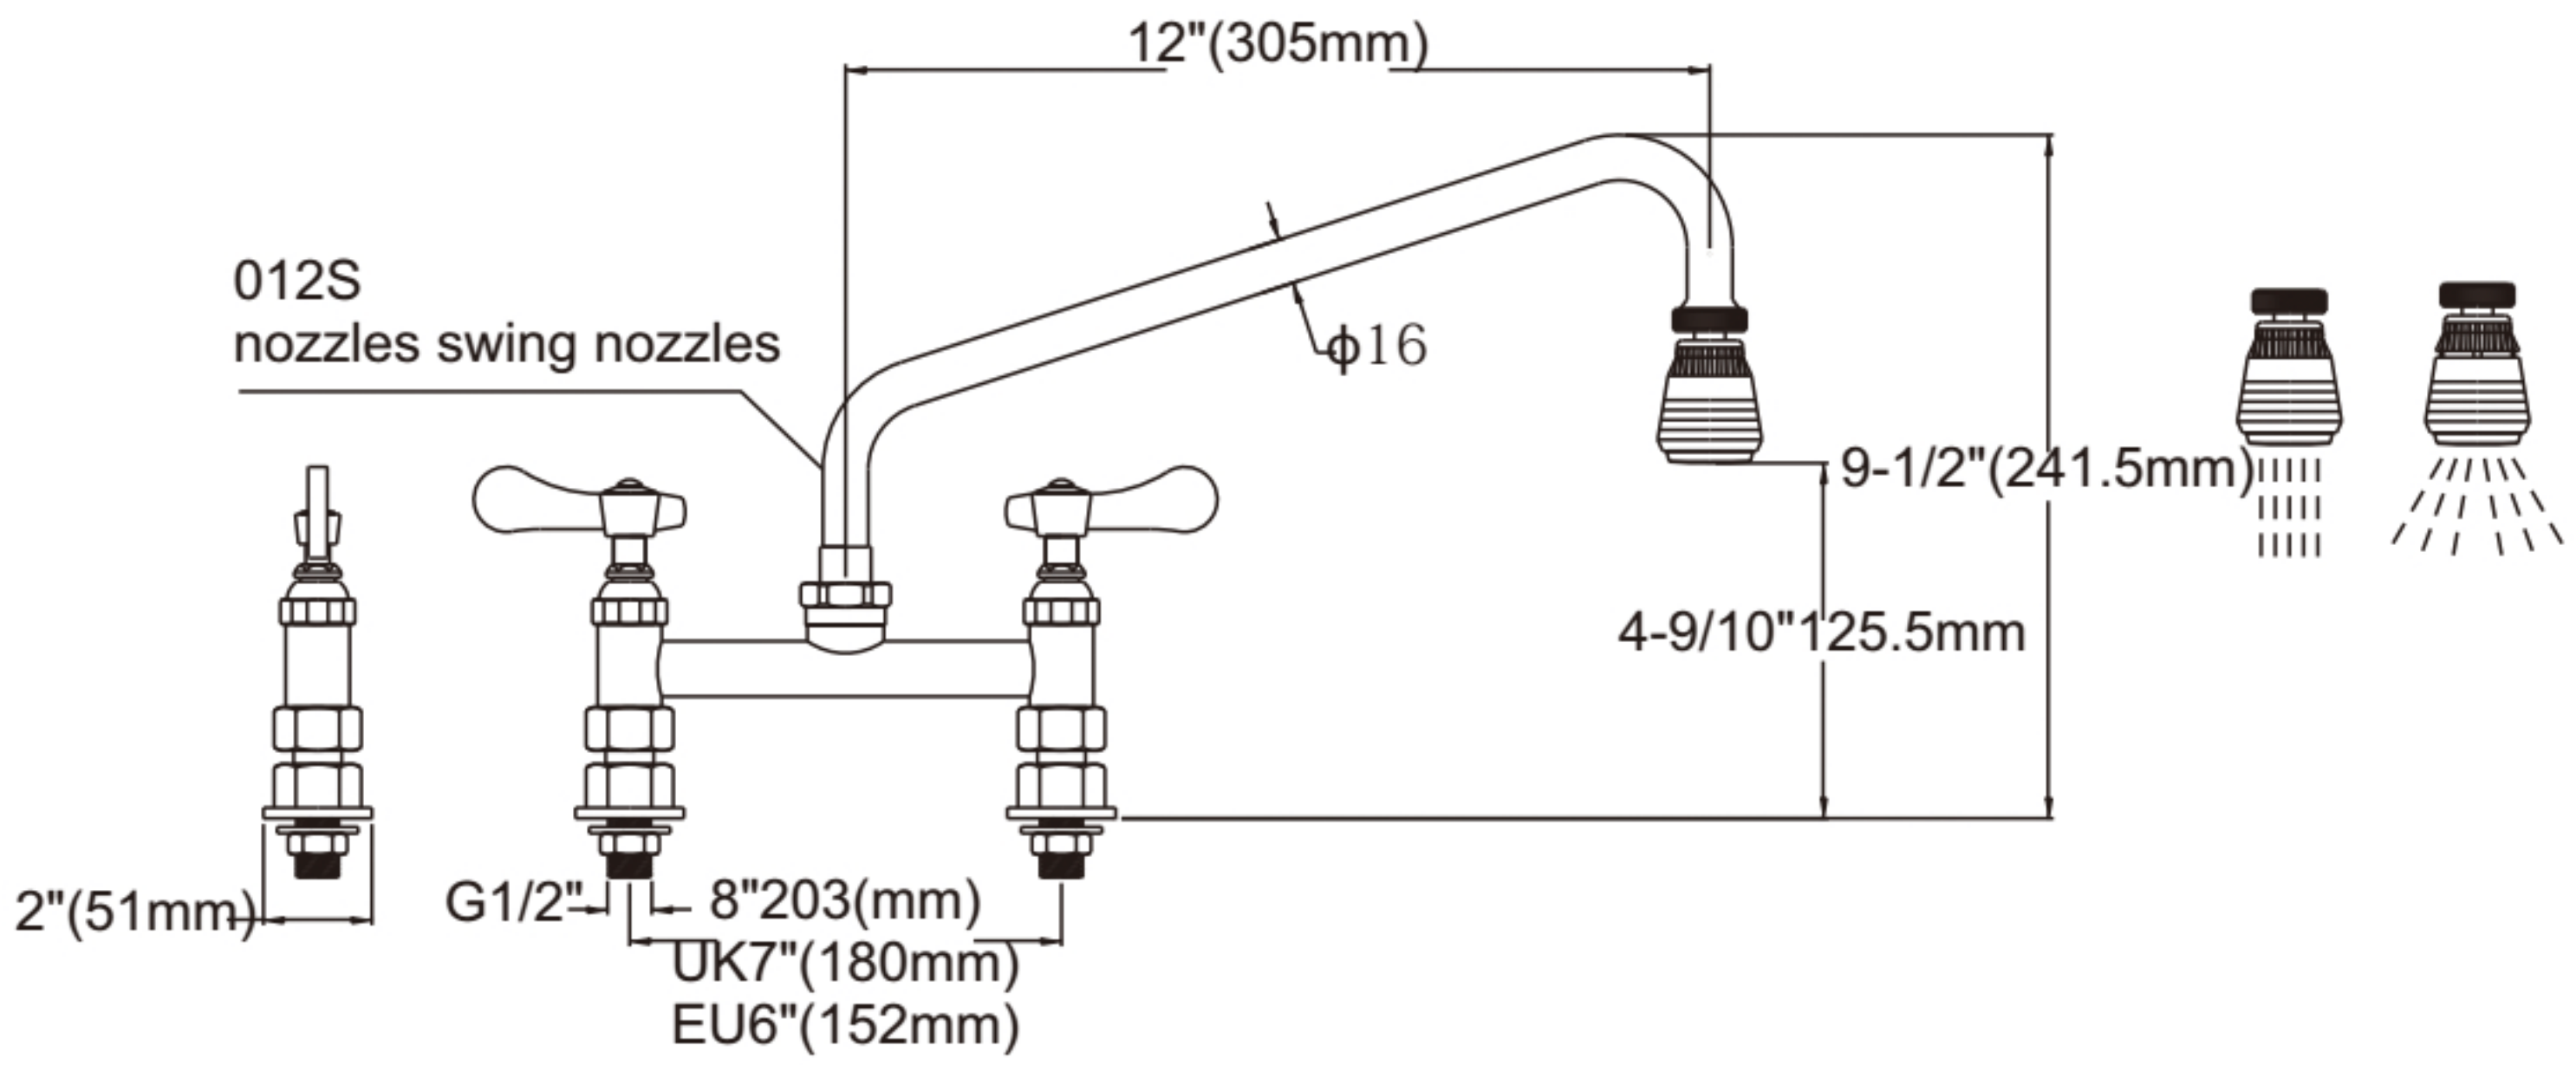

012S
nozzles swing nozzles

12" (305mm)

$\phi 16$

9-1/2" (241.5mm)

4-9/10" (125.5mm)

2" (51mm)

G1/2"
8" (203mm)
UK7" (180mm)
EU6" (152mm)